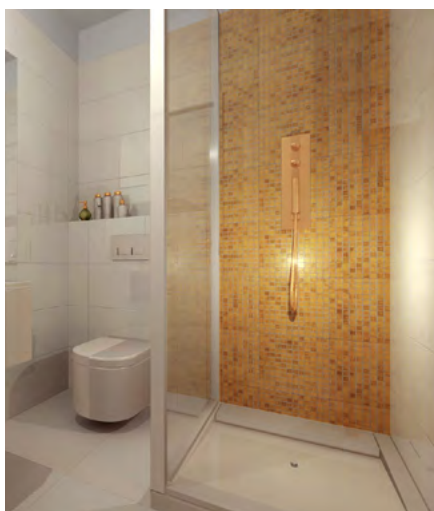

<p>Tiling Fineza Magic Cream 30x60cm</p> 	<p>Tiling Fineza Lote grey 60x60 cm, mat</p> 	<p>Mosaic Fineza Magic black 30x30 cm, polished</p> 	<p>Subway Sink 60x47cm white Villeroy Boch</p> 
<p>Subway Hanging WC Villeroy Boch</p> 	<p>Control button Tece Base plastic chrome</p> 	<p>Shower Huppe Next square 90 cm, clear glass chrome profile</p> 	<p>Shower bath square Anima LIMNEW 90x90 cm cast marble Shower bath</p> 
<p>Street facade: new wooden scarlet windows Courtyard facade and new wooden EURO windows</p> 		<p>Head shower angular 20x20 cm, Optima</p> 	<p>Shower set Hansgrohe 4 functions round Hansgrohe</p> 
		<p>Three-layer oak parquet</p> 	
<p>Ending elements Legrand Valena</p> 	<p>Interior door Sapelli, filled door or semi glassed</p> 	<p>Heating elements</p> 	<p>Home phone</p> 

Tiling Fineza Magic Cream 30x60cm

Mosavit mozaika zlatá

ARMANI lavatory hanging

ARMANI sink 65x55cm

ARMANI button dual 3/6 l

Shower bath 90x90cm

ARMANI sink battery Laufen

ARMANI shower head